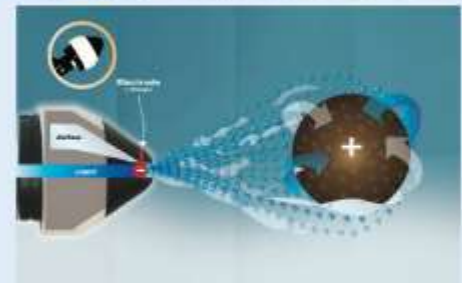

*Battery—Powered Disinfection
Sprayer in a Suitcase*

SC-MB-e **PATENT PENDING**

For disinfecting schools, hospitals, nursing homes, and public facilities. Self-contained “suitcase-style” sprayer on four wheels for easy mobility. Equipped with liquid one-gallon internal tank. Spraywand receives electric power from base unit battery. No need to recharge spraywand...just recharge main battery in base unit.

Nozzles	1 nozzle spraywand
Air Supply	Air supply included, with improved “sidewall” air hose quick connection
Battery Type	24 volt battery, with top mounted “on/off” switch for easy access
Battery Run Time	1 1/2 hours
Droplet Size	40 micron VMD
Liquid Container Type	1 one-gallon internal tank bottle
Dimensions	28"H x 19"W x 12"D (72 cm x 49 cm x 31 cm)
Hose Length	5 to 6 feet
Weight	65 lbs (full tank)
Flow rate	80-100 ml per minute
Spray Range	4-6 feet

**Electrostatics mean better
spray coverage!**